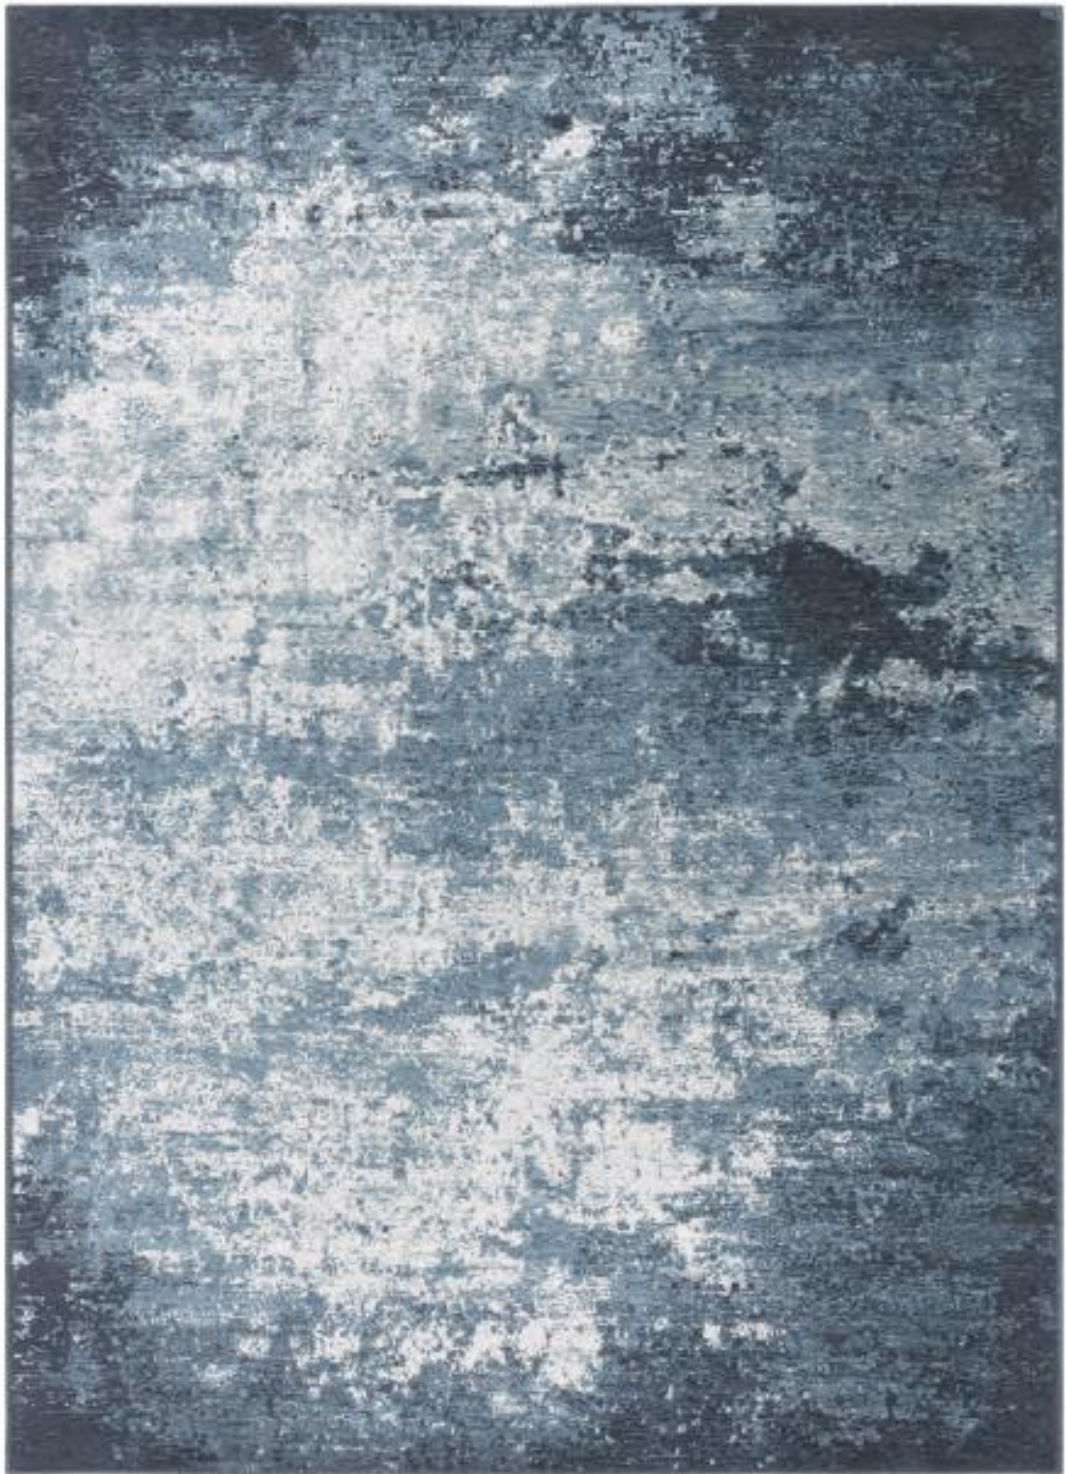

A blue patterned rug is laid out on a light-colored wooden floor. In the background, a dark-colored table with a thick top and a single leg is visible. On the table, there are some decorative items, including what looks like a small vase or container. The overall scene is a modern interior setting.

STEEL BLUE
500 01 F920

SLATE BLUE
500 01 G530

AUBERGINE
500 01 H800

INDIGO
500 01 I500

RUBY
500 01 J310

Patchwork

The colours....

SLATE GREY
500 02 A920

RUBY
500 02 J310

Medallion

The colours....

SLATE GREY
500 05 A920

COFFEE
500 05 B920

INDIAN YELLOW
500 05 C700

MINT
500 05 D400

TEAL
500 05 E410

STEEL BLUE
500 05 F920

SLATE BLUE
500 05 G530

AUBERGINE
500 05 H800

INDIGO
500 05 I500

RUBY
500 05 J310

Erosion

The colours....

SLATE GREY
500 03 A920