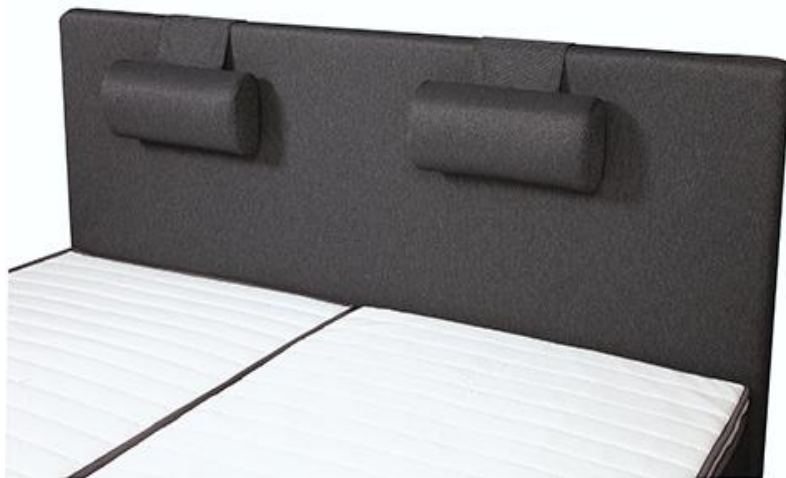

*Topper and mattress are included.

Legs

You can choose your bed with different models of legs to create the design you like most for your bedroom.

In the form of :

- Champagne (silver, bronze and black)
- Metal rounds
- Conical wood (oak, black and white)
- Conical wood with metal
- Lag metal "L"

Sleep Headboard

Measure	Price
90cm	410€
105cm	468€
120cm	497€
140cm	569€
160cm	626€
180cm	643€
210cm	806€

* Don't need to make holes in the wall!
Height 130cm Depth 10 cm

Relax Headboard

Measure	Price
90cm	259€
105cm	300€
120cm	343€
140cm	389€
160cm	418€
180cm	425€
210cm	533€
Cushion	67€